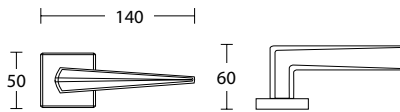

ΧΕΙΡΟΛΑΒΗ ΡΟΖΕΤΑ
ROSETTE HANDLE