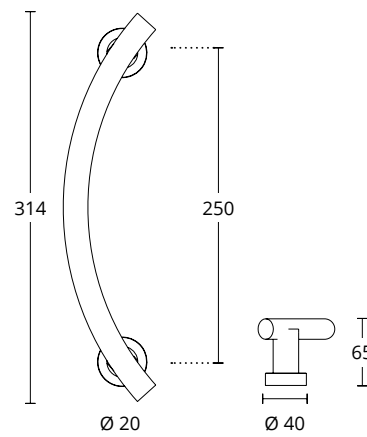

ΔΙΑΣΤΑΣΕΙΣ DIMENSIONS

477  
MAT NIKEA  
MATT NICKEL  
S05 S05

ΧΡΩΜΑΤΑ COLORS

MAT OPO  
MATT ORO  
S26 S26

ΔΙΑΣΤΑΣΕΙΣ DIMENSIONS

SERIES 475

SERIES 475SP

CONVEX®  
HANDLES KNOBS DESIGN & PRODUCTION