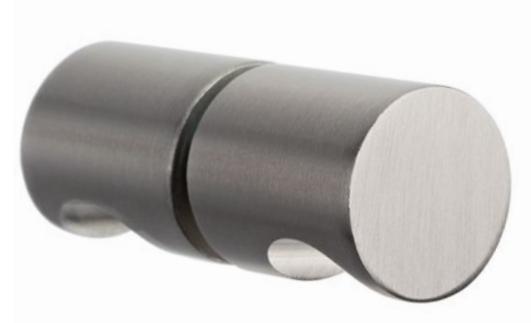

ΔΙΑΣΤΑΣΕΙΣ DIMENSIONS

ΔΙΑΣΤΑΣΕΙΣ DIMENSIONS

SERIES 787-35

787  
MAT NIKEA  
MATT NICKEL  
S05 S05

SERIES 783-35

787  
MAT NIKEA  
MATT NICKEL  
S05 S05

ΔΙΑΣΤΑΣΕΙΣ DIMENSIONS

ΧΡΩΜΑΤΑ COLORS