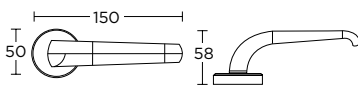

MAT OPO  
MATT ORO  
S26 S26

MAT MAYPO  
MATT BLACK  
S19 S19

MAT ΧΡΩΜΙΟ  
MATT CHROME  
S24 S24

ΧΕΙΡΟΛΑΒΗ ΡΟΖΕΤΑ  
ROSETTE HANDLE

MAT ANTIKE  
MATT ANTIQUE  
S73 S73

SERIES 2425

CONVEX®  
HANDLES KNOBS DESIGN & PRODUCTION