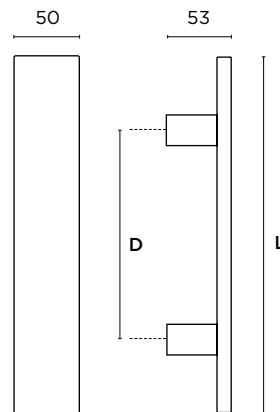

ΔΙΑΣΤΑΣΕΙΣ
DIMENSIONS

L	D
400	230
500	350
600	400
800	600
1000	800
1200	1000
1500	1300
1600	1400
1800	1600
2000	1800