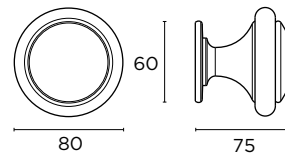

0191
XPΩMIO/MAT NIKEA
CHROME/MAT NICKEL
S04/S05