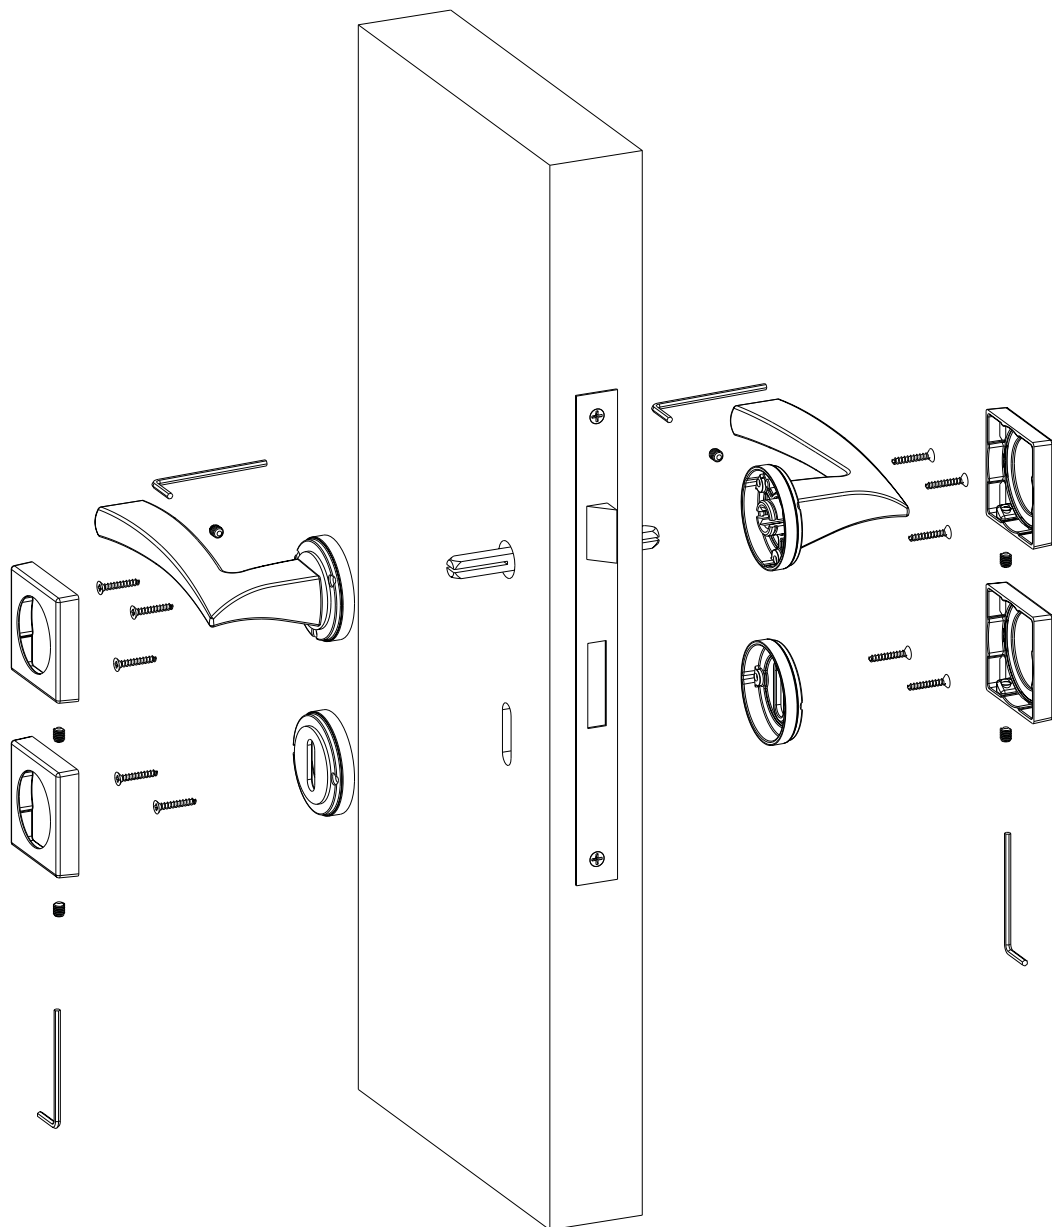

ΤΡΟΠΟΙ ΣΥΝΑΡΜΟΛΟΓΗΣΗΣ-ΕΦΑΡΜΟΓΗΣ
METHODS OF APPLICATION-ASSEMBLY

ΣΥΝΑΡΜΟΛΟΓΗΣΗ ΠΟΜΟΛΟΥ ΜΕ ΡΟΖΕΤΑ **735**
DOOR HANDLE WITH **735** ROSETTE ASSEMBLY