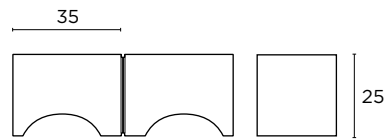

SERIES 0787

ΔΙΑΣΤΑΣΕΙΣ/DIMENSIONS

0787
MAT NIKEL
MAT NICKEL
S05/S05

SERIES 0789

ΔΙΑΣΤΑΣΕΙΣ/DIMENSIONS

0789
MAT NIKEL
MAT NICKEL
S05/S05