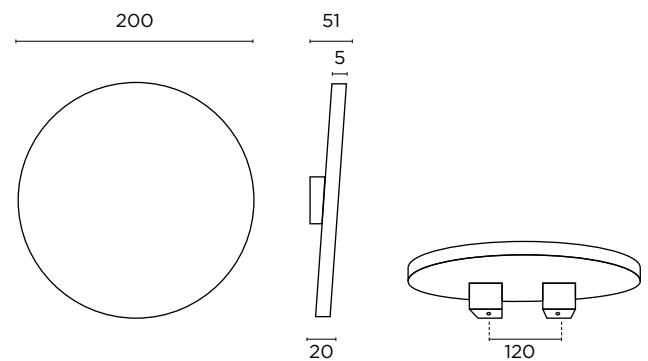

ΔΙΑΣΤΑΣΕΙΣ
DIMENSIONS