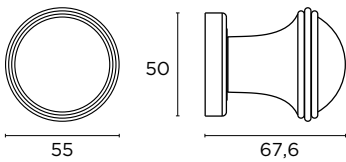

0469
MAT ANTIKE
MAT ANTIQUE
S73/S73