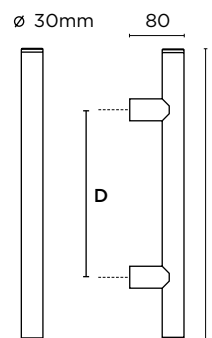

ΔΙΑΣΤΑΣΕΙΣ
DIMENSIONS

L	D
400	230
500	350
600	400
800	600
1000	800
1200	1000
1500	1300
1600	1400
1800	1600
2000	1800