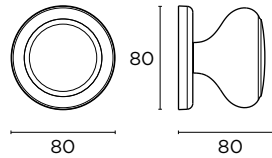

0707
MAT OPO/OPO
MAT ORO/ORO
S26/S16