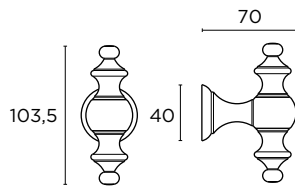

SERIES 0295T/0479

XPΩMATA COLOURS

XPΩMATA COLOURS