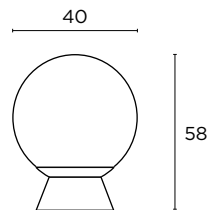

ΔΙΑΣΤΑΣΕΙΣ/DIMENSIONS

0789
MAT NIKEL
MAT NICKEL
S05/S05