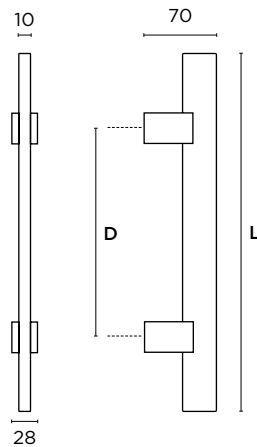

ΔΙΑΣΤΑΣΕΙΣ
DIMENSIONS

L	D
400	230
500	350
600	400
800	600
1000	800
1200	1000
1500	1300
1600	1400
1800	1600
2000	1800