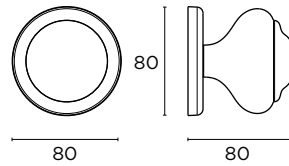

0191
XPΩMIO/MAT NIKEA
CHROME/MAT NICKEL
S04/S05