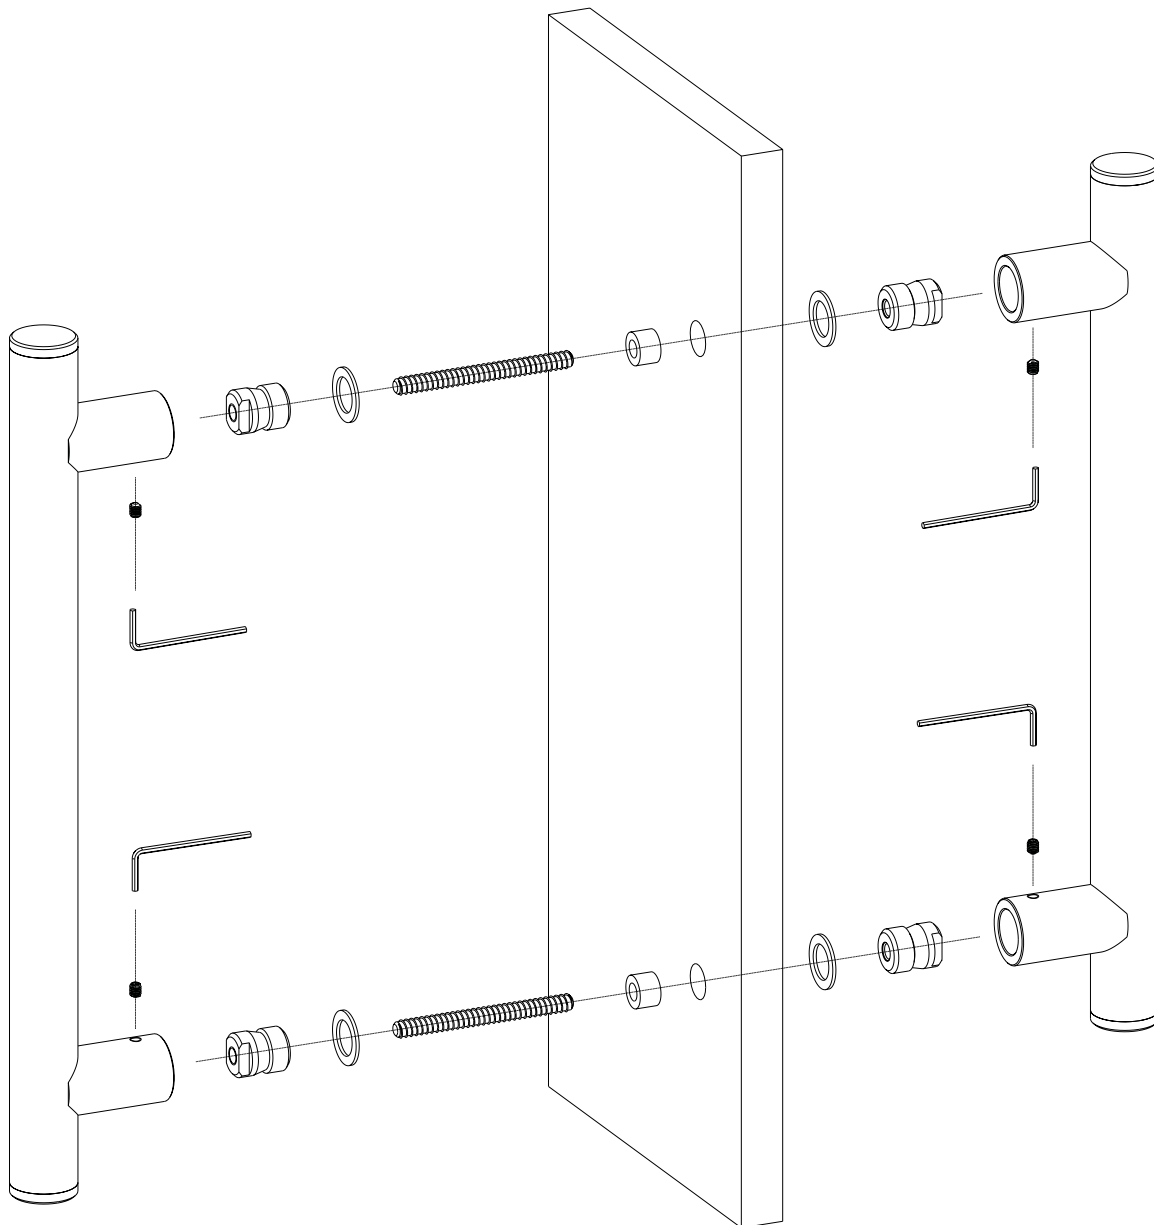

ΣΥΝΑΡΜΟΛΟΓΗΣΗ ΛΑΒΗΣ ΕΞΩΘΥΡΑΣ ΜΟΝΗ
SINGLE PULL HANDLE ASSEMBLY

ΣΥΝΑΡΜΟΛΟΓΗΣΗ ΛΑΒΗΣ ΕΞΩΘΥΡΑΣ-ΖΕΥΓΑΡΙ
PAIR PULL HANDLE ASSEMBLY

AWARDED DESIGNERS
AT CONVEX SOCIETY

AWARDED DESIGNERS
AT CONVEX SOCIETY

AWARDED DESIGNERS
AT CONVEX SOCIETY