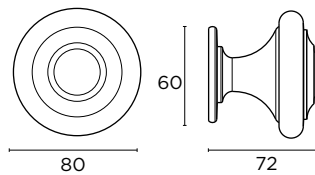

ΧΡΩΜΑΤΑ COLOURS

ΔΙΑΣΤΑΣΕΙΣ/DIMENSIONS