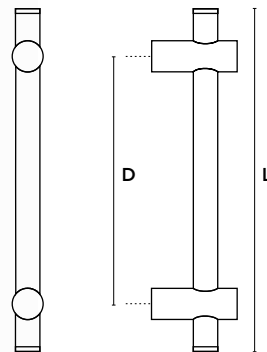

ΔΙΑΣΤΑΣΕΙΣ
DIMENSIONS

0887

∅ 30mm

75