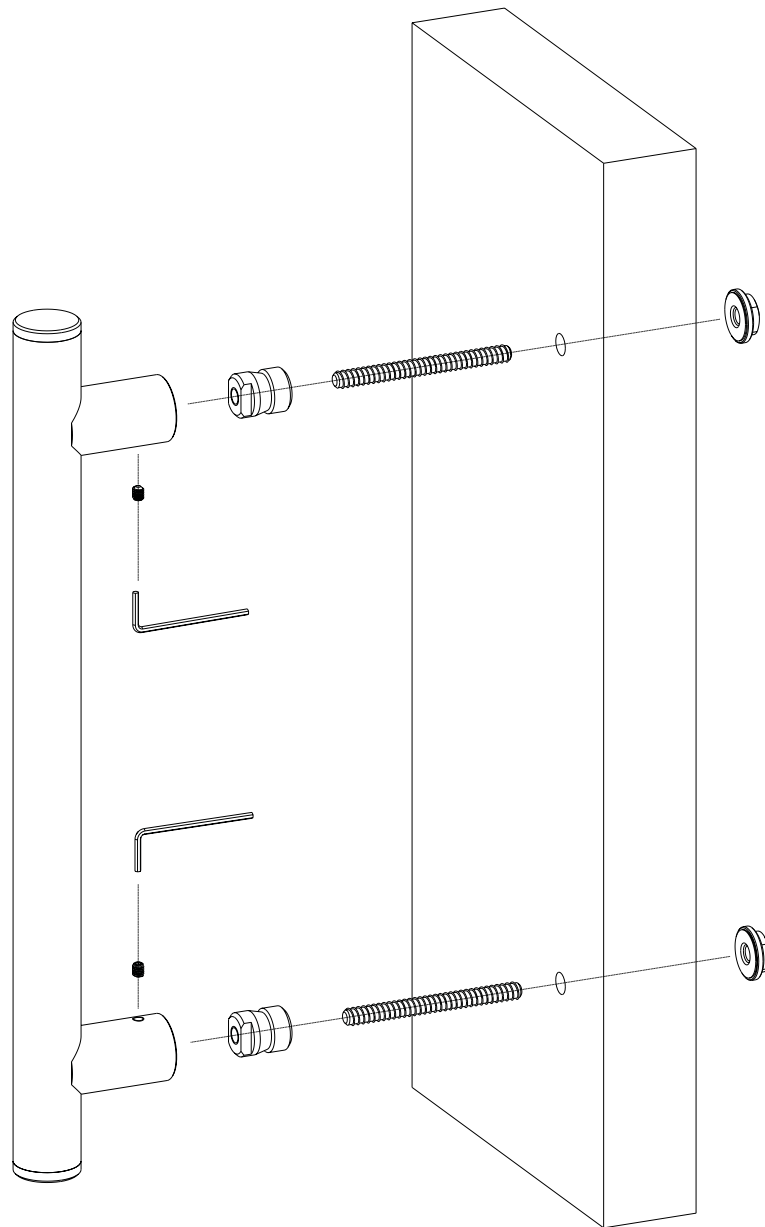

ΣΥΝΑΡΜΟΛΟΓΗΣΗ ΛΑΒΗΣ ΕΞΩΘΥΡΑΣ ΜΟΝΗ
SINGLE PULL HANDLE ASSEMBLY

ΣΥΝΑΡΜΟΛΟΓΗΣΗ ΛΑΒΗΣ ΕΞΩΘΥΡΑΣ-ΖΕΥΓΑΡΙ
PAIR PULL HANDLE ASSEMBLY

AWARDED DESIGNERS
AT CONVEX SOCIETY

AWARDED DESIGNERS
AT CONVEX SOCIETY

AWARDED DESIGNERS
AT CONVEX SOCIETY