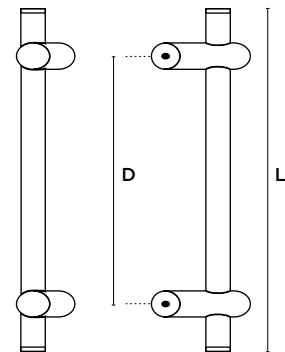

0887 S

∅ 30mm

75

L	400	500	600	800	1000	1200	1500	1600	1800	2000
D	230	350	400	600	800	1000	1300	1400	1600	1800