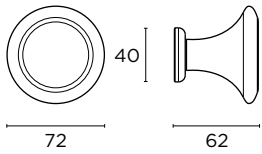

0707
MAT OPO/OPO
MAT ORO/ORO
S26/S16